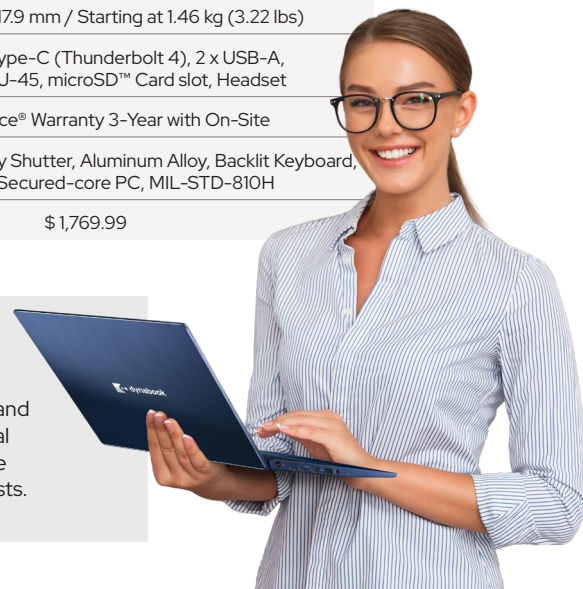

+Care Service® Warranty with On-Site

Portégé® laptops come standard with +Care Service® Warranty with On-Site, providing three years of on-site service standard for featured configurations and four years of on-site service for Build-to-Order configurations. With additional access to an extensive service and support network, Dynabook +Care Service Warranty with On-Site helps businesses minimize downtime and reduce IT costs.